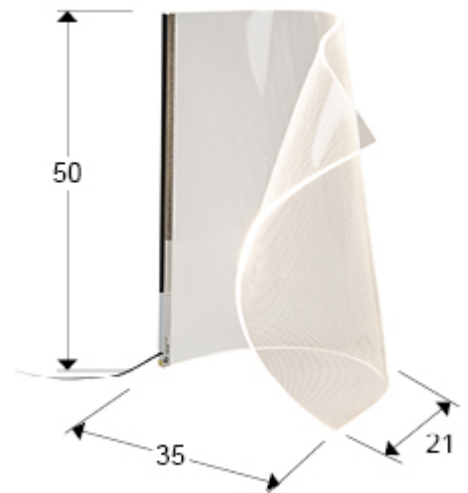

Velos II

609425N

Recommended product

Table lamps

Table lamp made up of a sheet of molded micro-printed methacrylate and a chrome metal edge. LED lighting 10W 600 lm 3,000K. DIMMABLE

GENERAL INFORMATION

Catalogue: i42 Iluminación
Page: 4
EAN Code: 8435435337896
Type: Table lamps
Collection: Velos II

SIZES

Sizes: ↔ 35.0 ↓ 50.0 ↗ 21.0 cm
Weight: 1.7 Kg

SIZES WITH PACKAGING

Weight: 2.8 Kg
Volume: 0.0510m³
Sizes: ↔ 55.0 ↓ 26.0 ↗ 36.0 cm

TECHNICAL INFORMATION

IP protection: IP 20
Electric class: Class 3
Maximum power: 10W
Voltage: 12/24 V
Frequency: 50/60 Hz
Colour temperature: 3,000 K
Average lifespan: 50,000 h
Power factor: >0.95
CRI: >80